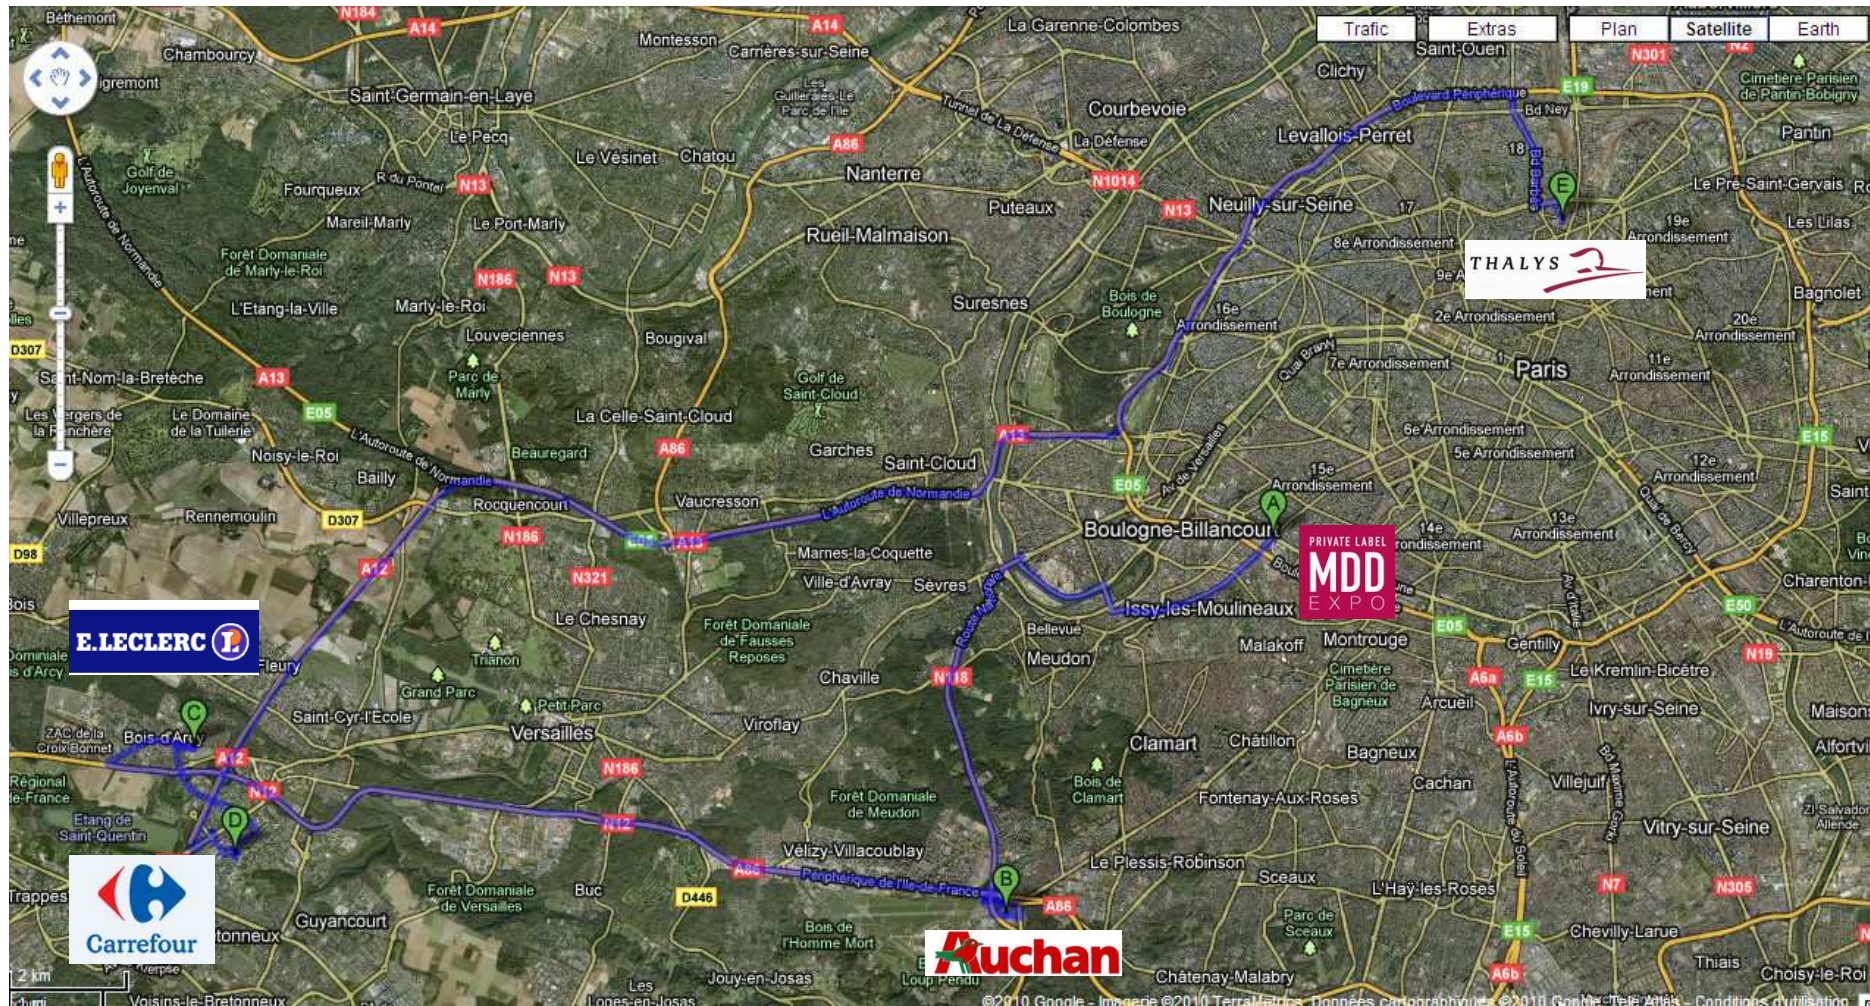

French PLMA/Salon MDD Market Run March 30st, 2011 pm

A: Exhibition center PLMA Fair / Salon MDD : departure 12h00

D: Hypermarket Carrefour Shopping Mall Espace Saint Quentin : arrival 14h45 – departure 15h30

B: Hypermarket Auchan Shopping Mall Velizy 2: arrival 12h30 – departure 13h15

E: Railway station Gare du Nord – Paris : arrival 17h15

C: Hypermarket Leclerc – Shopping Mall Bois d'Arcy : arrival 13h45 – departure 14h30